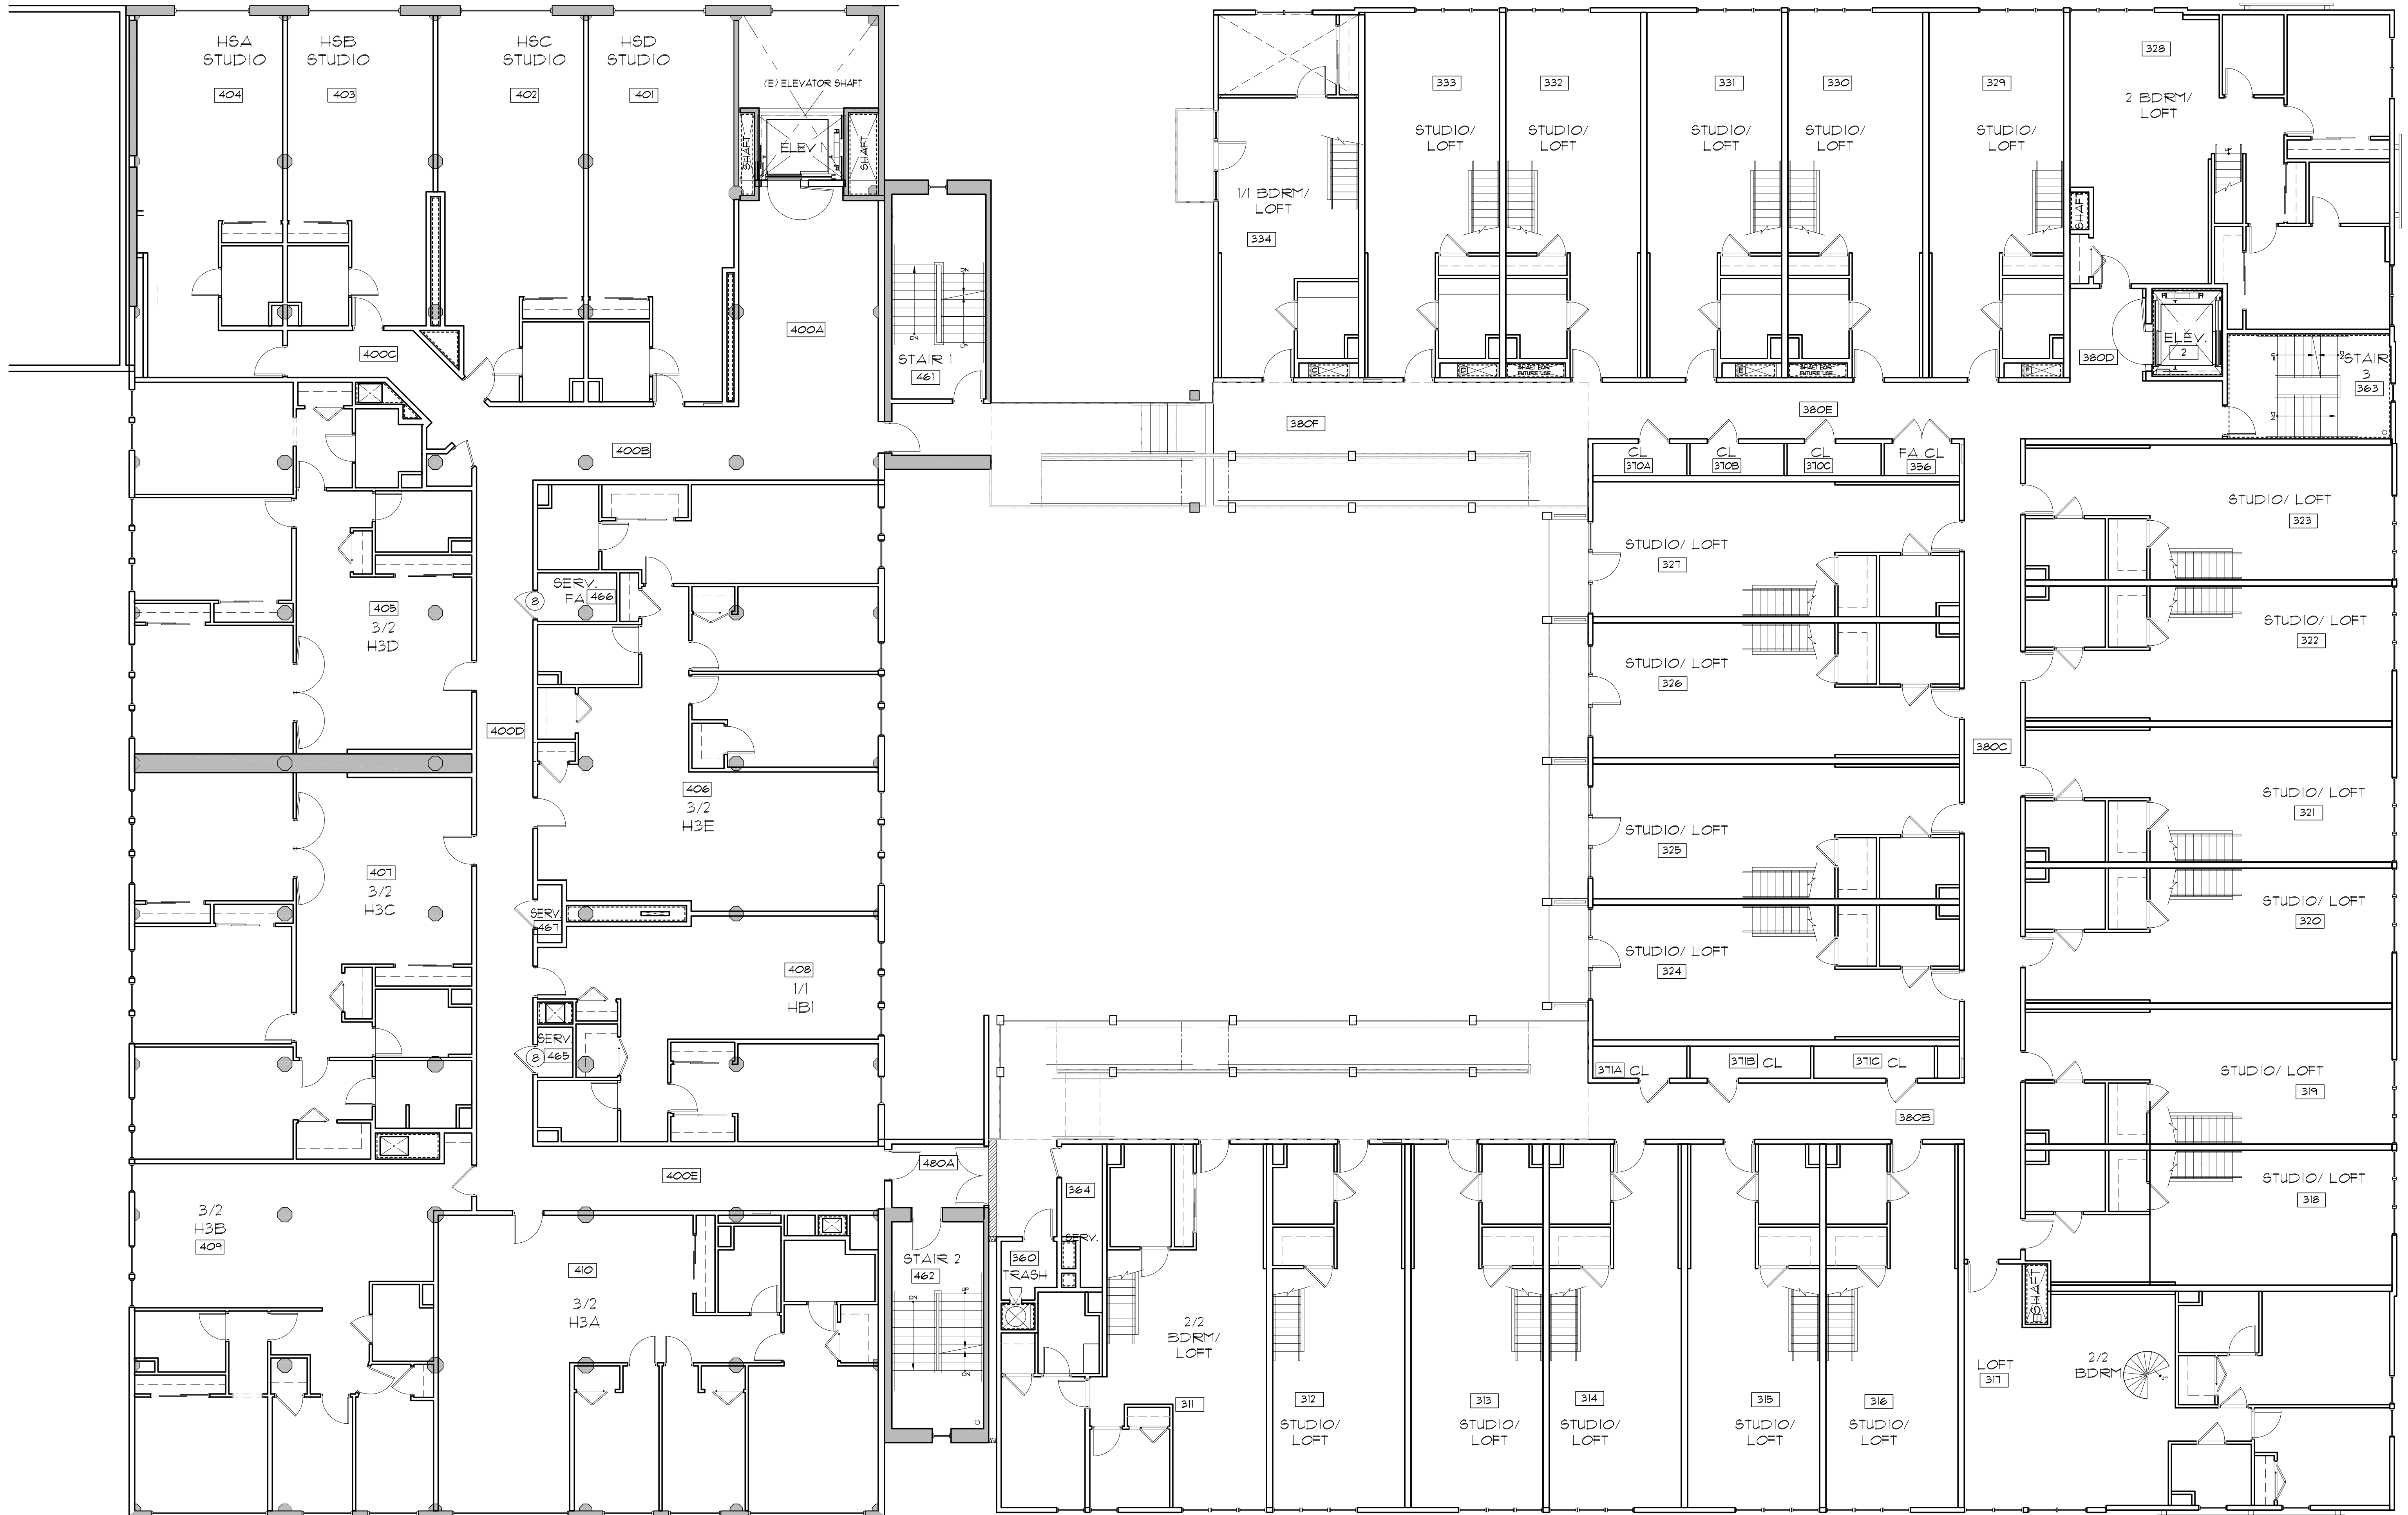

FLOOR PLAN LEVEL 2 / FLOOR 2
 SCALE: 1/8" = 1'-0"

ENTRY COURT
(BELOW)

FLOOR PLAN LEVEL 3 / FLOOR 2 MEZZANINE
SCALE: 1/8" = 1'-0"

FLOOR PLAN LEVEL 4/ FLOOR 3
 SCALE: 1/8" = 1'-0"

FLOOR PLAN LEVEL 5/ FLOOR 3M
 SCALE: 1/8" = 1'-0"

FLOOR PLAN LEVEL 6/FLOOR 4
 SCALE: 1/8" = 1'-0"