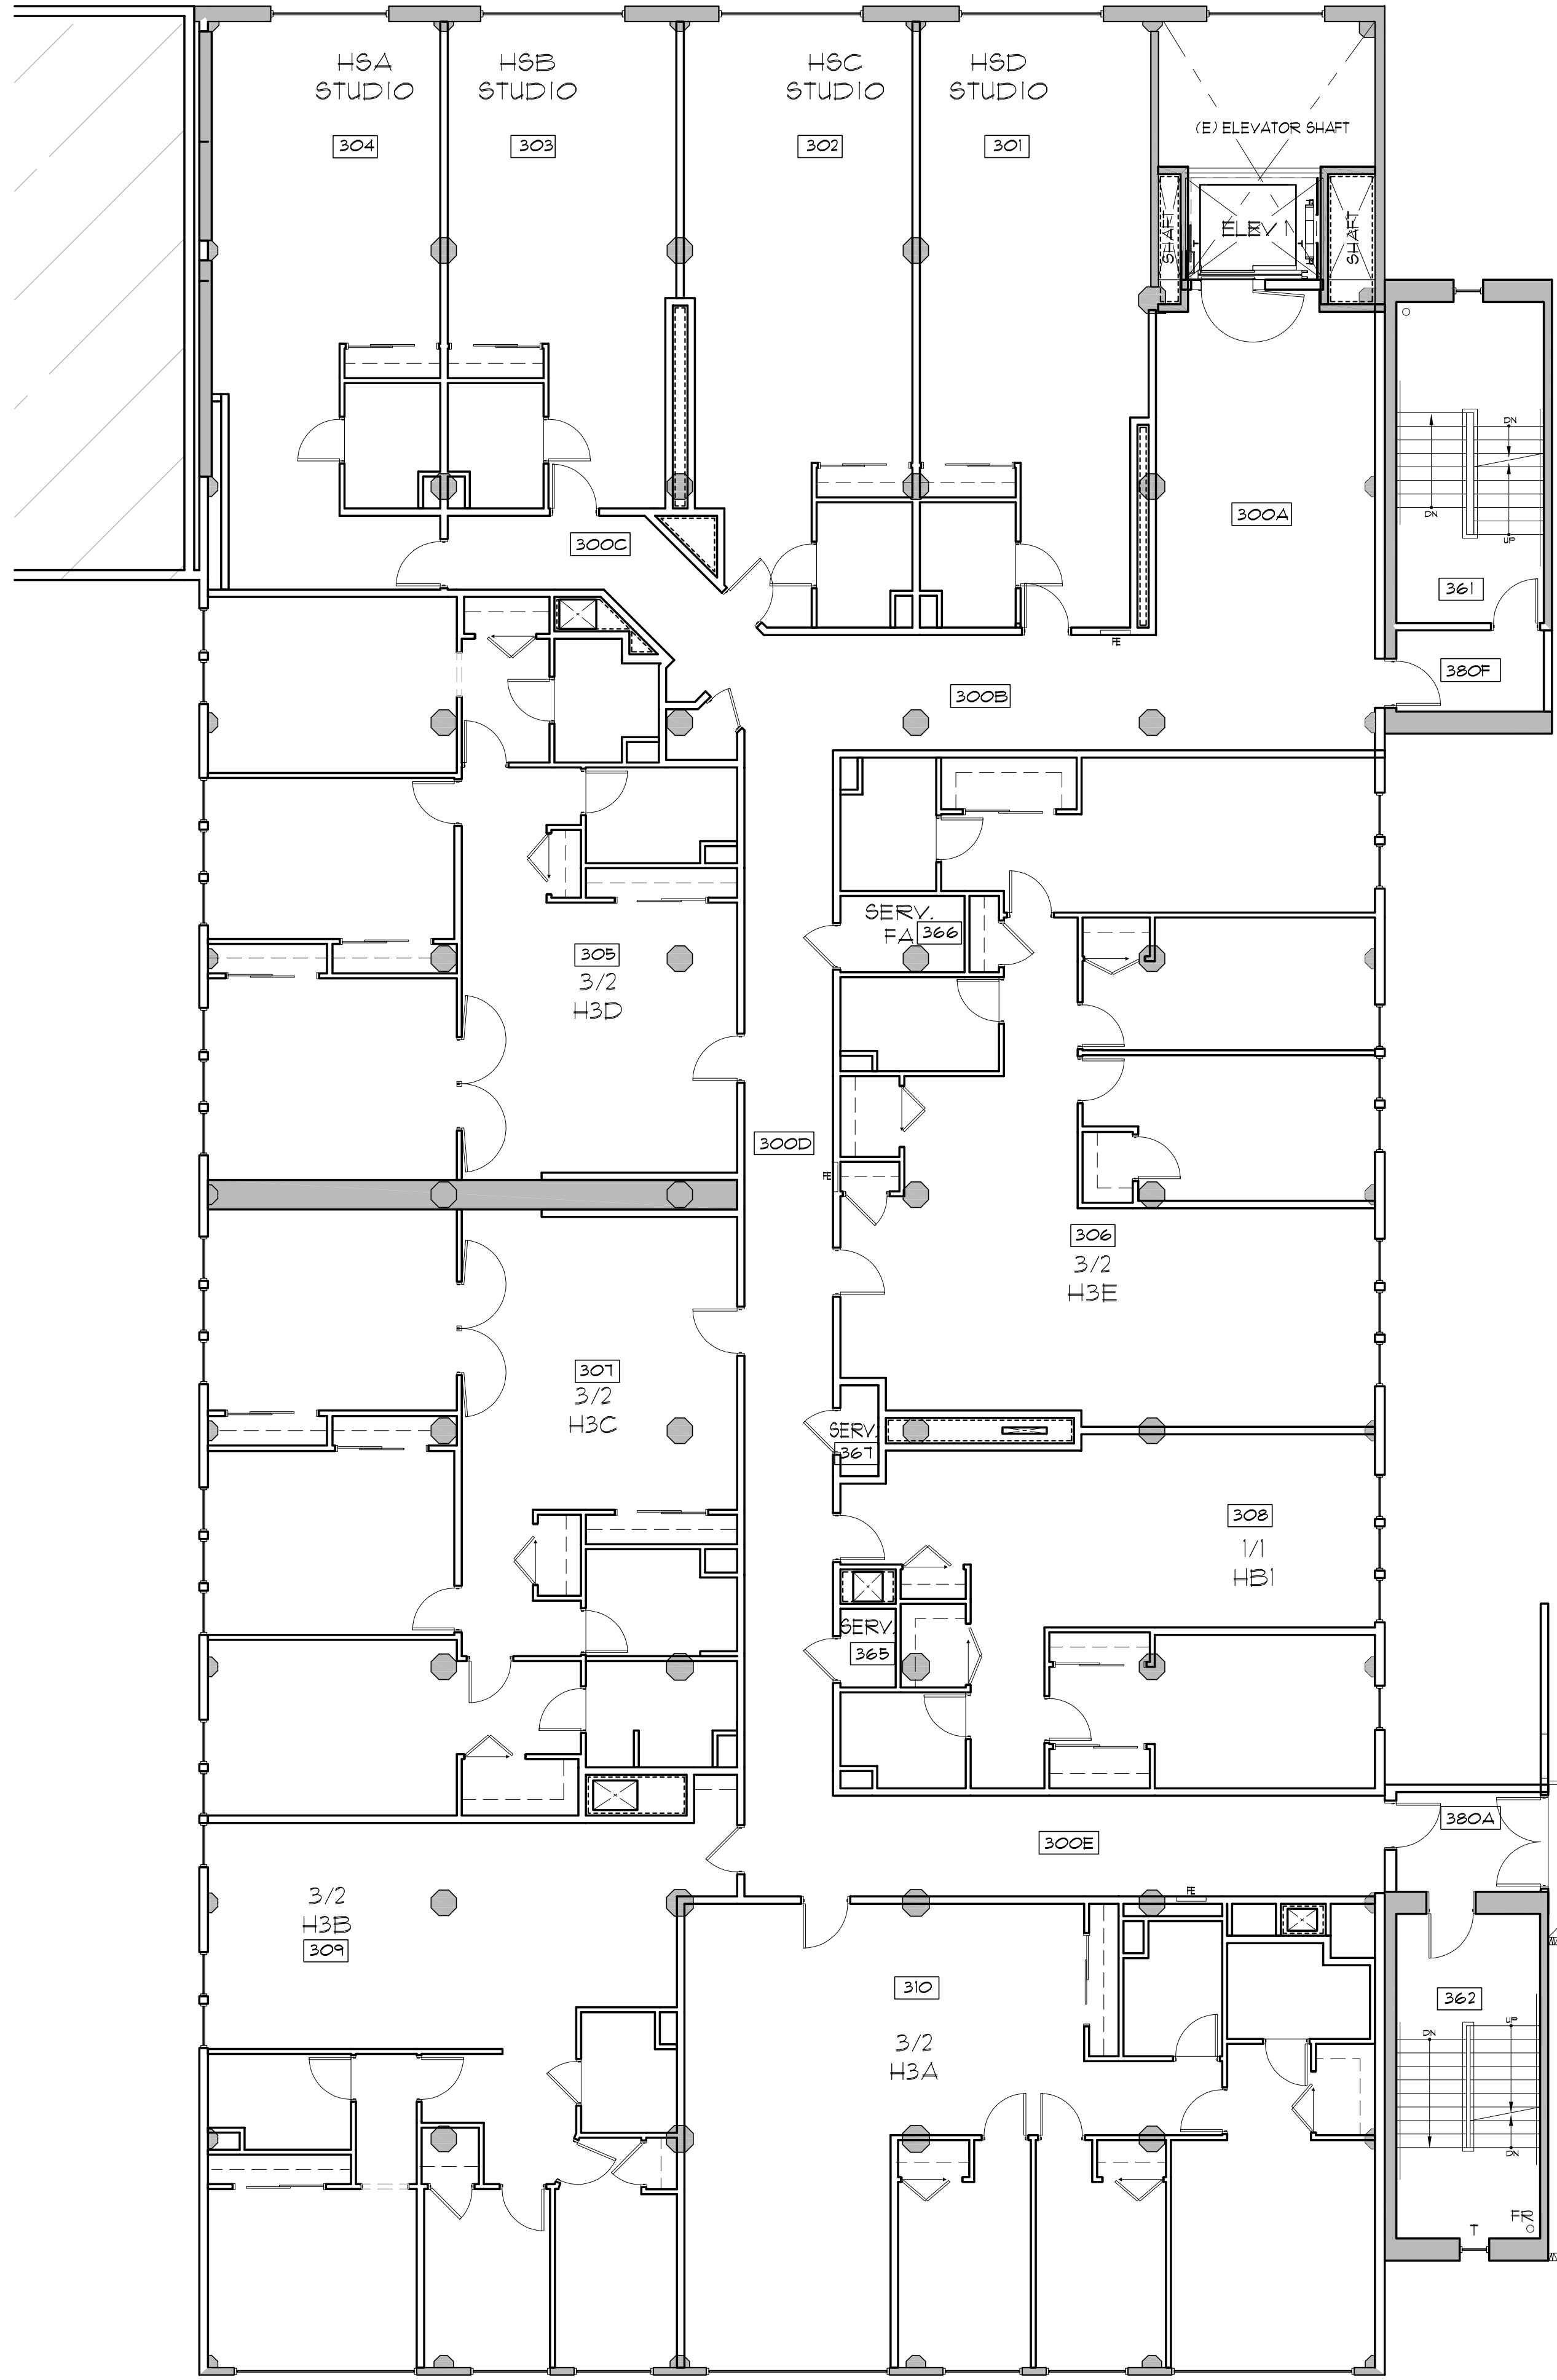

FLOOR PLAN LEVEL 2 / FLOOR 2
 SCALE: 1/8" = 1'-0"

ENTRY COURT
(BELOW)

FLOOR PLAN LEVEL 3 / FLOOR 2 MEZZANINE
SCALE: 1/8" = 1'-0"

FLOOR PLAN LEVEL 4/ FLOOR 3
 SCALE: 1/8" = 1'-0"

FLOOR PLAN LEVEL 5/ FLOOR 3M
 SCALE: 1/8" = 1'-0"

FLOOR PLAN LEVEL 6/FLOOR 4
 SCALE: 1/8" = 1'-0"