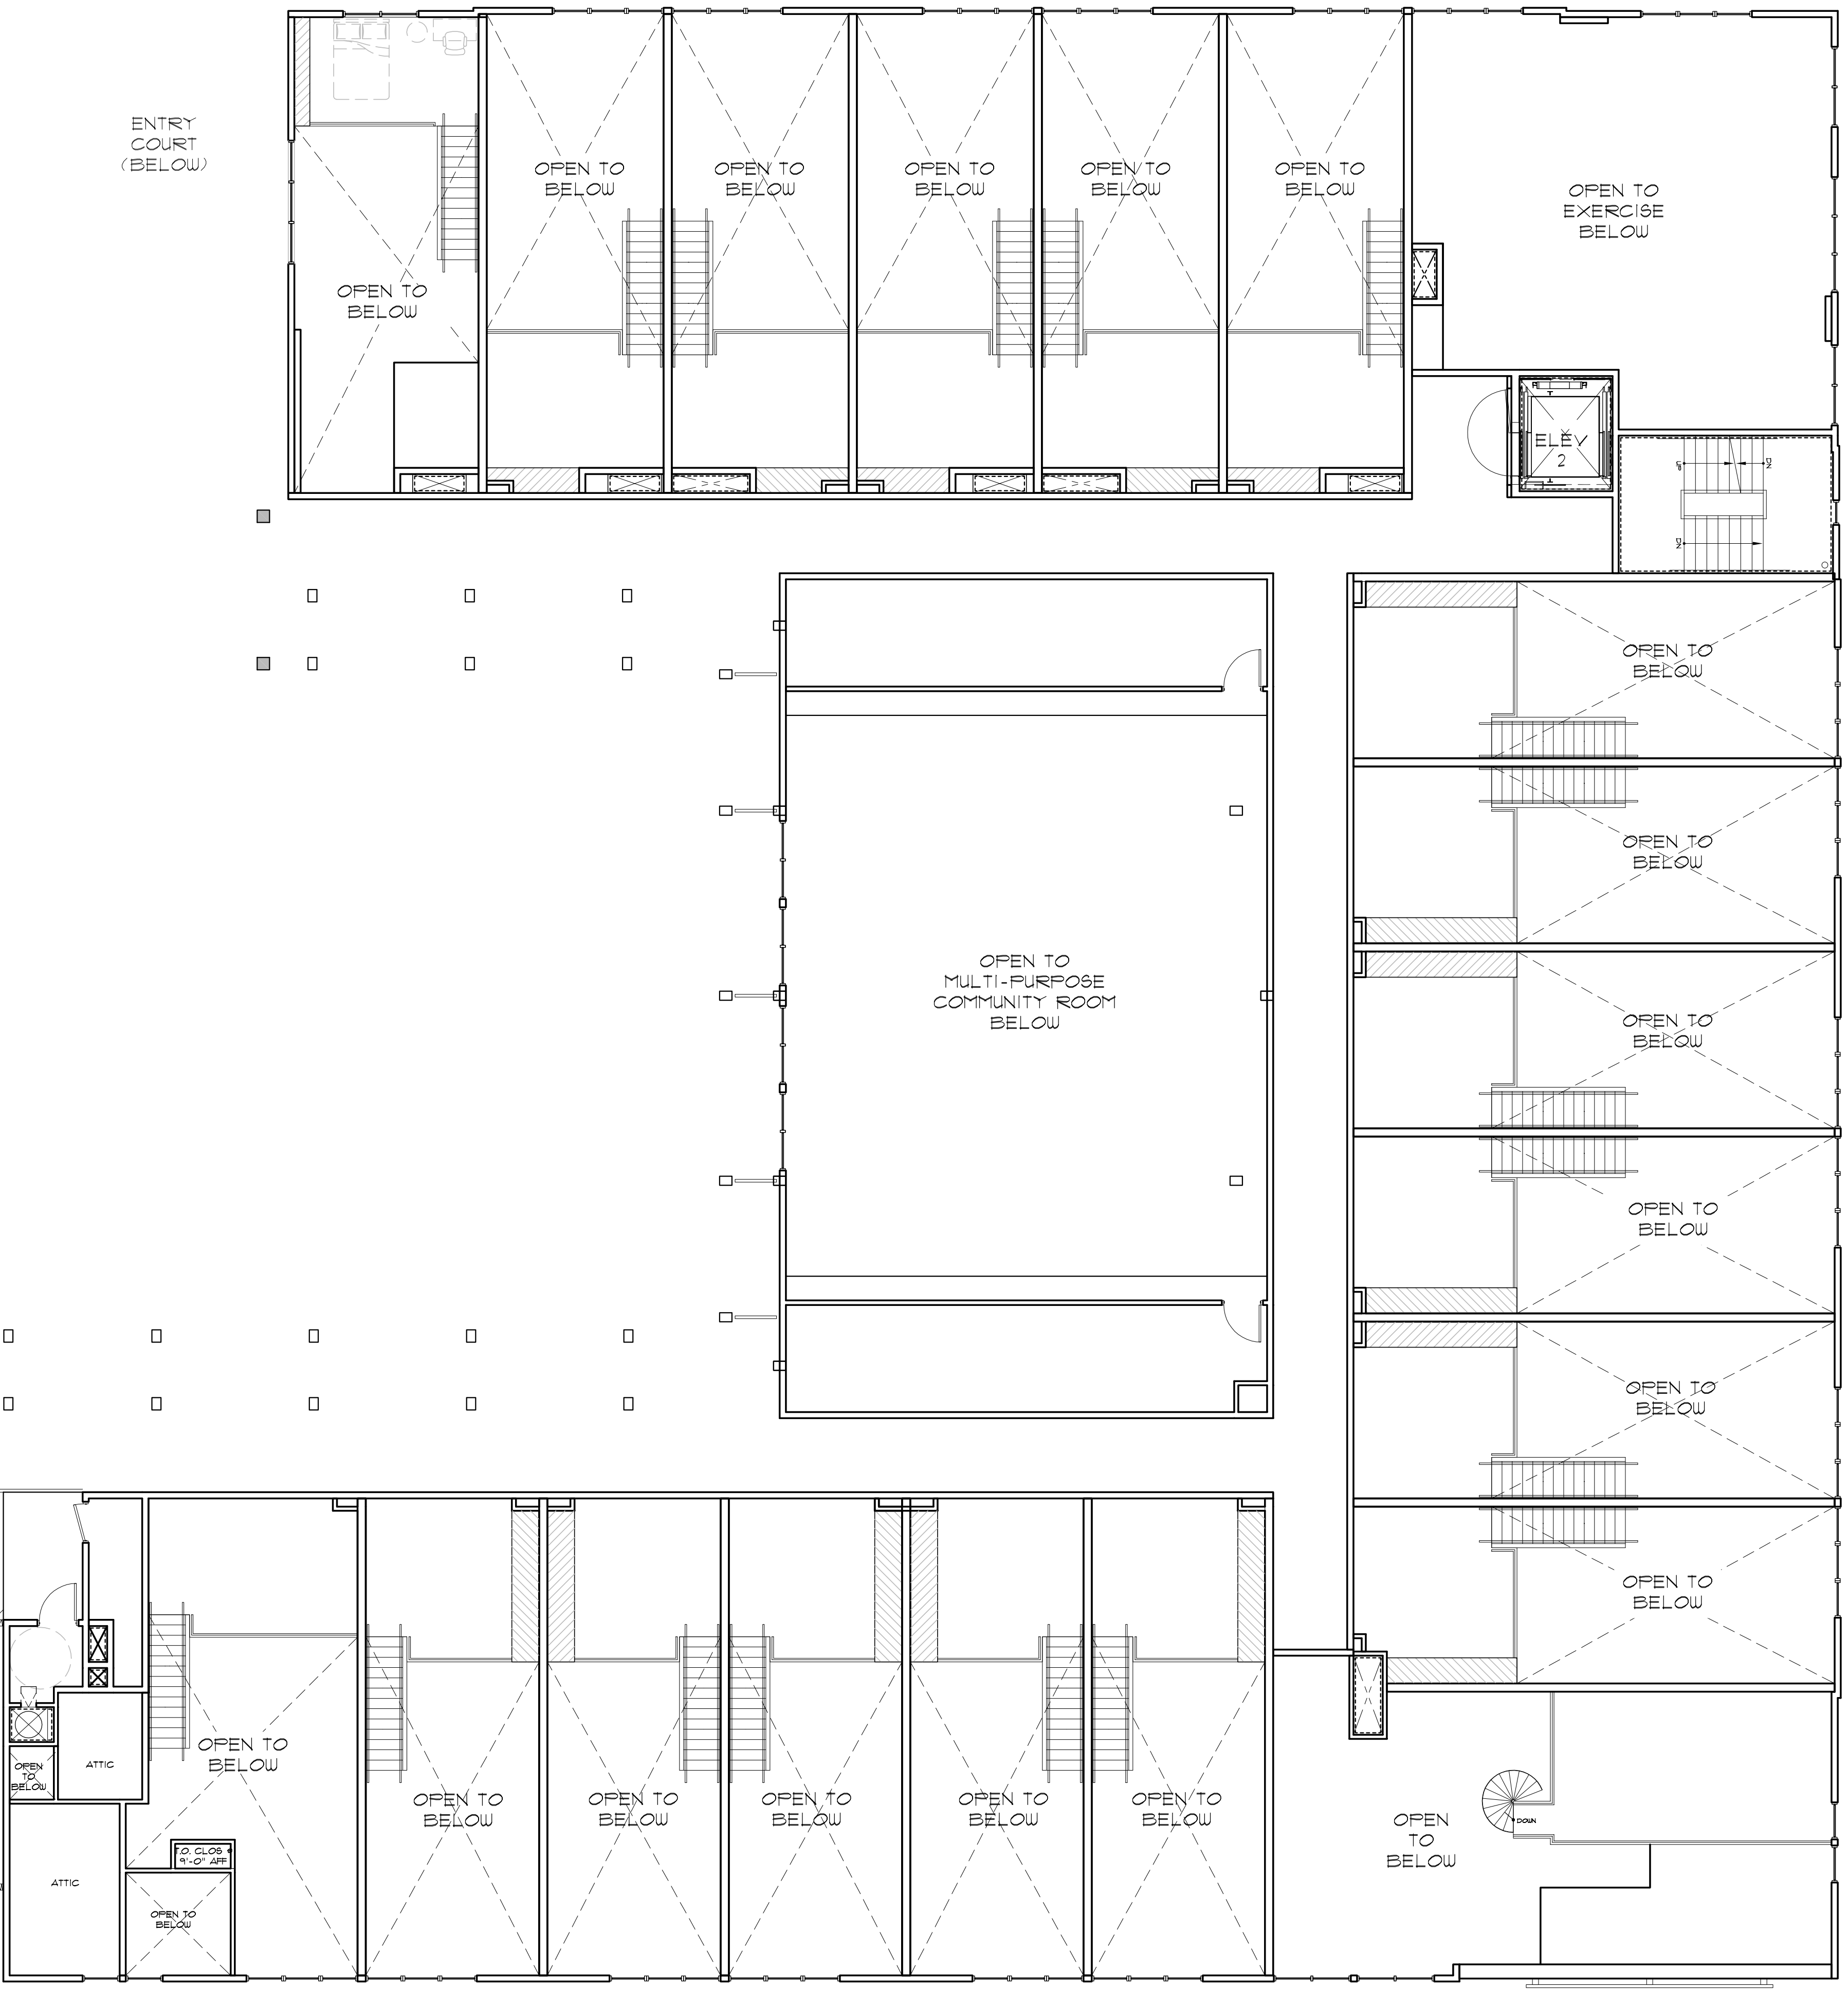

FLOOR PLAN LEVEL 2 / FLOOR 2
 SCALE: 1/8" = 1'-0"

ENTRY COURT
(BELOW)

FLOOR PLAN LEVEL 3 / FLOOR 2 MEZZANINE
SCALE: 1/8" = 1'-0"

FLOOR PLAN LEVEL 4/ FLOOR 3
 SCALE: 1/8" = 1'-0"

FLOOR PLAN LEVEL 5/ FLOOR 3M
 SCALE: 1/8" = 1'-0"

FLOOR PLAN LEVEL 6/FLOOR 4
 SCALE: 1/8" = 1'-0"