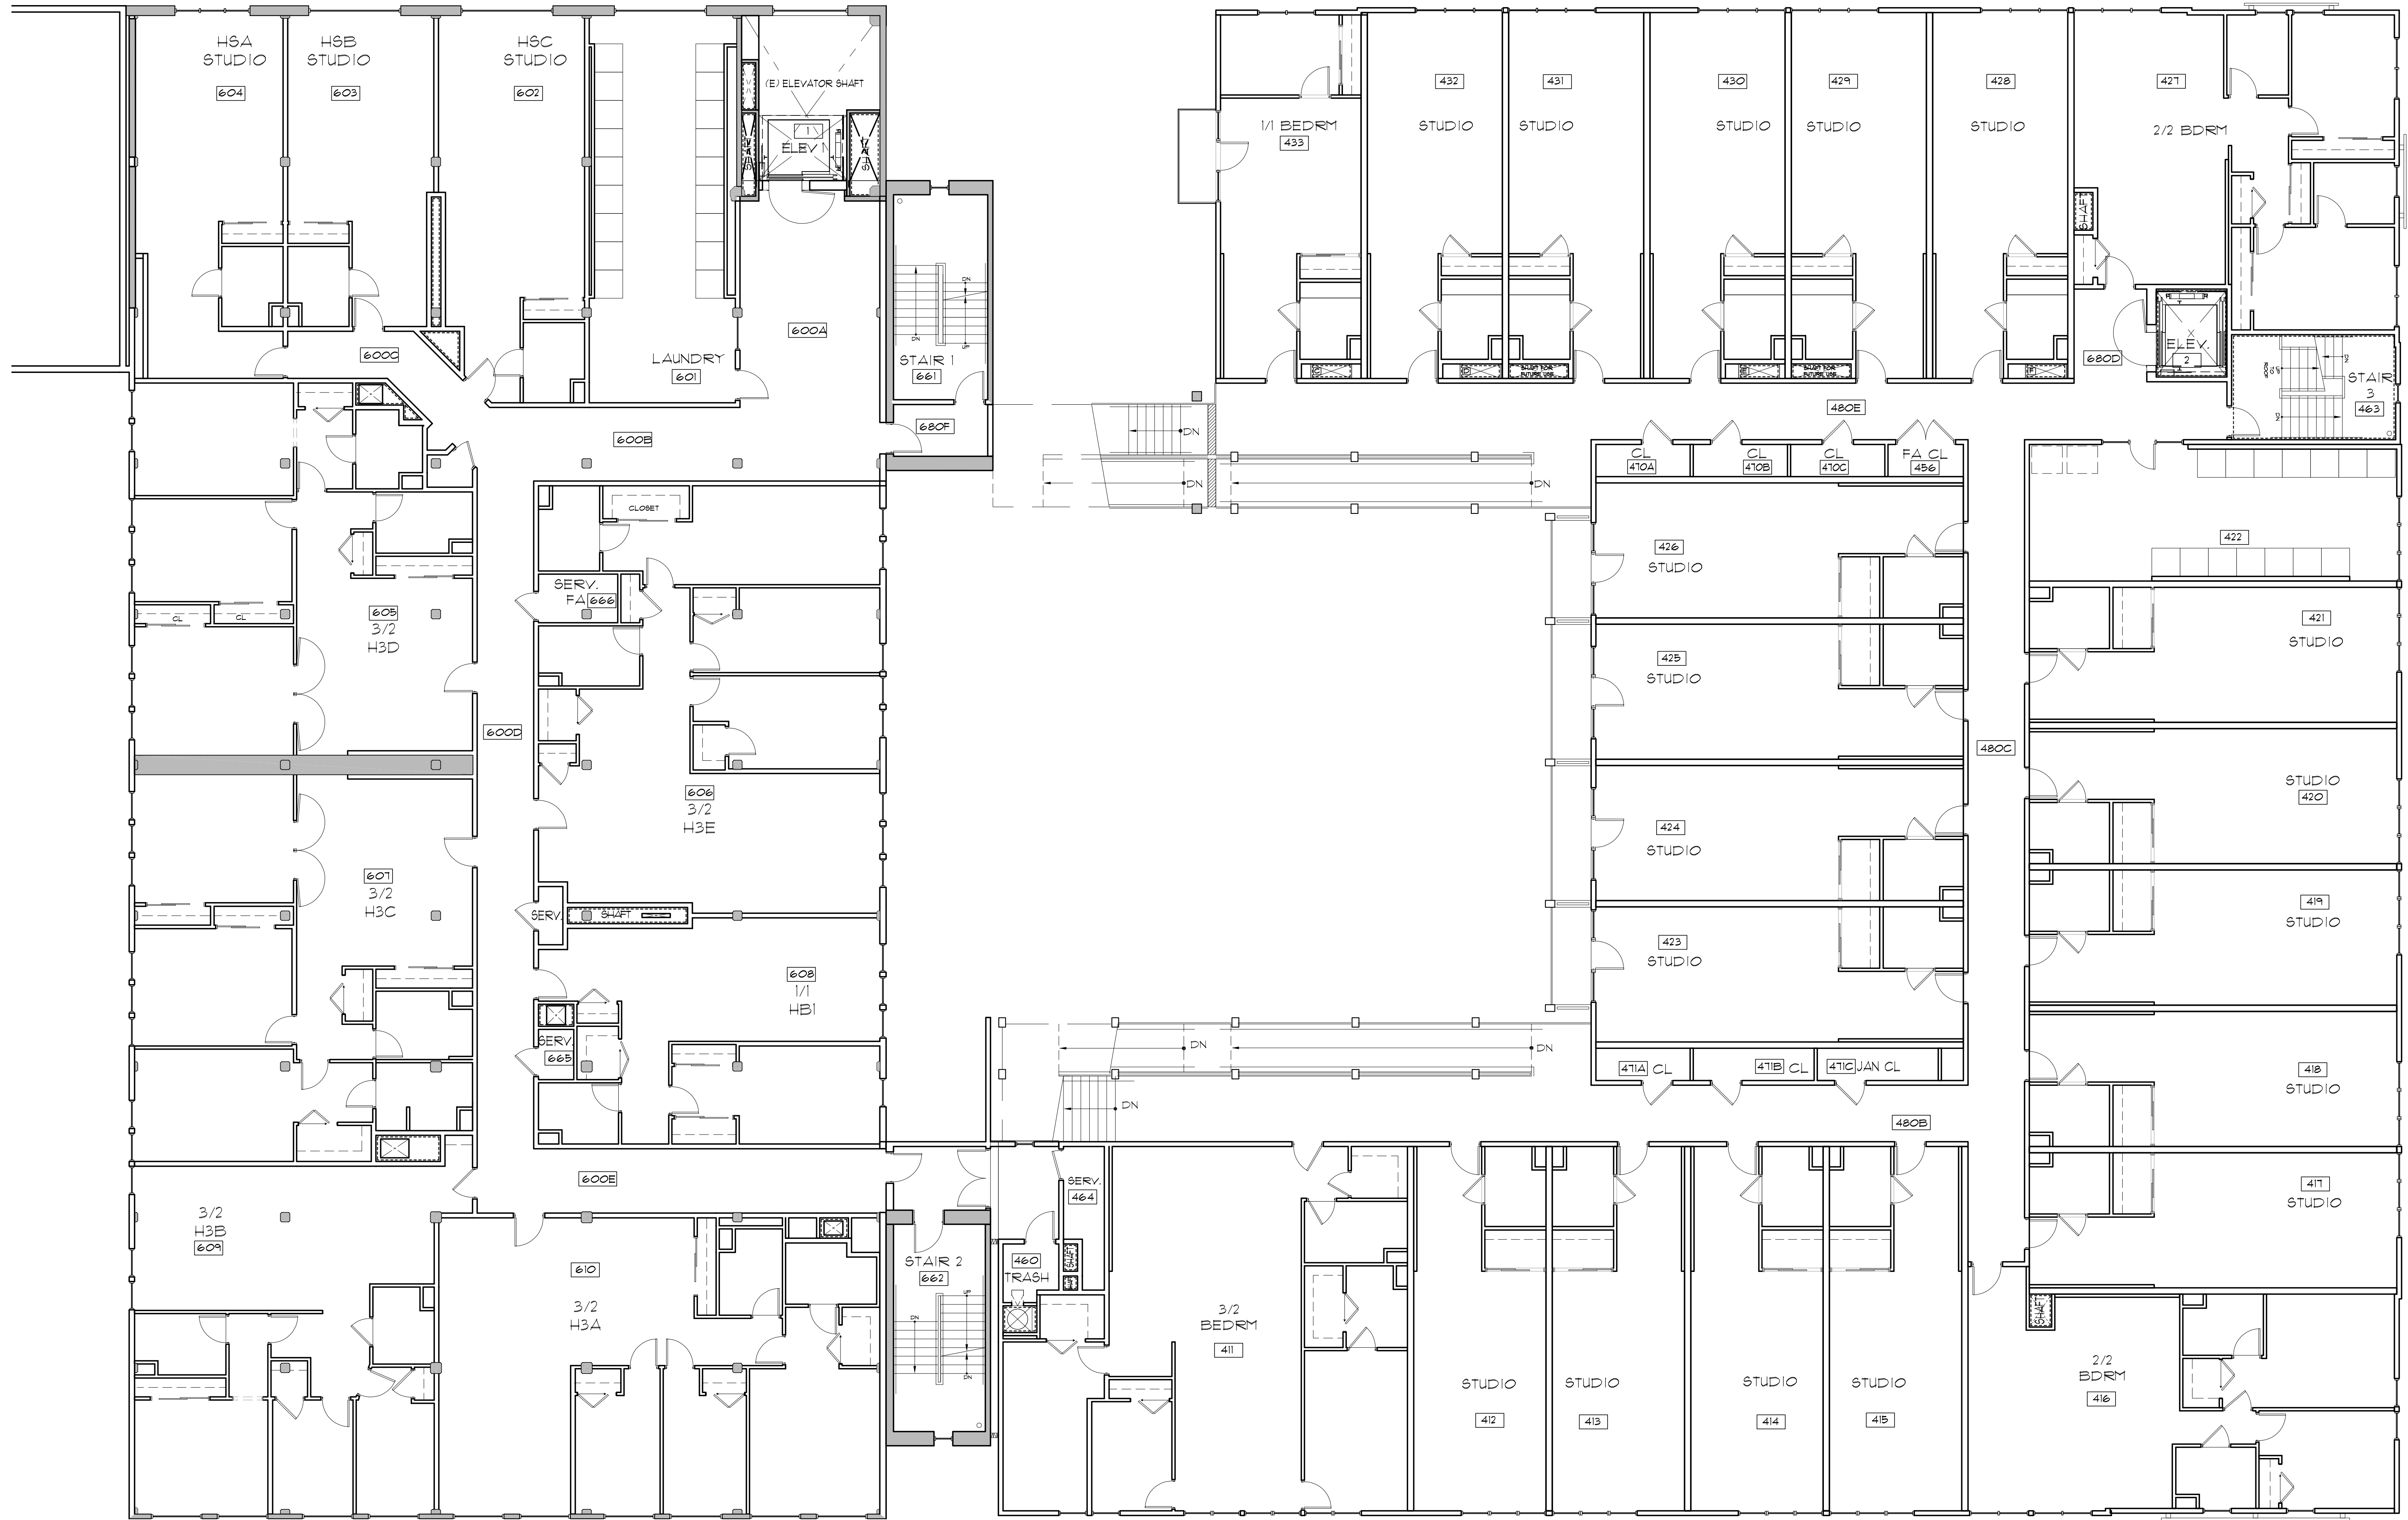

FLOOR PLAN LEVEL 2 / FLOOR 2
 SCALE: 1/8" = 1'-0"

ENTRY COURT
(BELOW)

FLOOR PLAN LEVEL 3 / FLOOR 2 MEZZANINE
SCALE: 1/8" = 1'-0"

FLOOR PLAN LEVEL 4/ FLOOR 3
 SCALE: 1/8" = 1'-0"

FLOOR PLAN LEVEL 5/ FLOOR 3M
 SCALE: 1/8" = 1'-0"

FLOOR PLAN LEVEL 6/FLOOR 4
 SCALE: 1/8" = 1'-0"